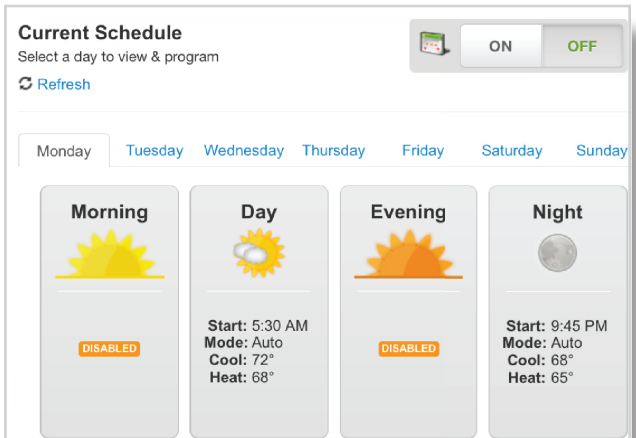

Set “Home” or “Away” at the Touch of a Button

Enable or Disable the Time Period Schedule

View Thermostat Alerts

- Supply Air Temperature
- Time for Service
- Air Filter Replacement
- Humidity Pad Replacement
- UV light bulb Replacement

Send Text Messages to the Thermostat

View Current System Temperatures with High and Low Values for the Day

- Indoor Temperature
- Indoor Humidity*
- Outdoor Temperature
- Remote Temperature**
- Supply Air Temperature**
- Return Air Temperature**

View Heating & Cooling Runtimes for the Day, Current Week, and Last Week

FREE Additional Features available from the Skyport website:

View Daily, Weekly, and Monthly Runtime Graphs

Advanced Configuration

- Stage Deadbands
- Stages of Cooling & Heating
- Hum/Dehum Setpoints*
- Thermostat Language
- Readout in Degrees F or C
- Display Brightness
- Night Dimmer
- Screen Savers and more

Program Time Period Schedules