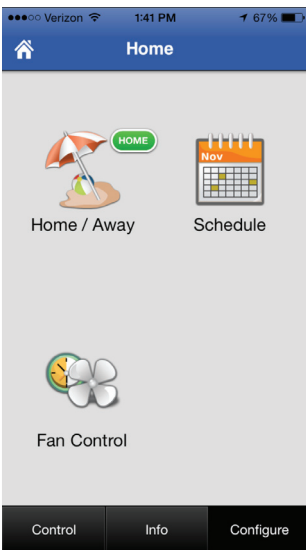

View Heating & Cooling Runtimes for the Day, Current Week, and Last Week