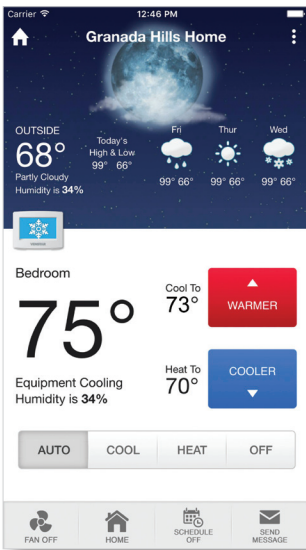

FREE Services

... help you connect to your ColorTouch thermostats (T7850 & T7900)

With our FREE app, access all these features remotely from your mobile device

Monitor & Control Thermostat Information

- Name & Location of the Thermostat
- Current Weather & Forecast
- Change Heat & Cool Setpoints
- Change Thermostat Modes
- View Equipment Status: Heating, Cooling, Off – Including Lockouts