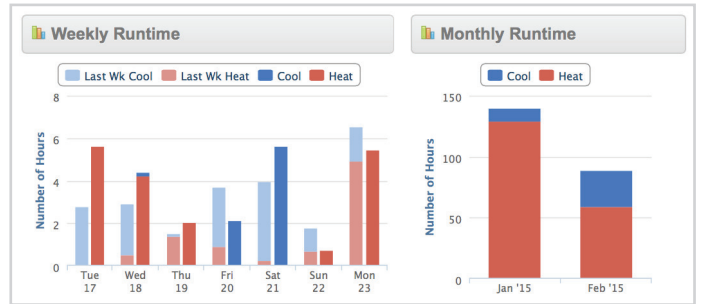

Set “Home” or “Away” at the Touch of a Button

Enable or Disable the Time Period Schedule

View Thermostat Alerts

- Supply Air Temperature
- Time for Service
- Air Filter Replacement
- Humidity Pad Replacement
- UV light bulb Replacement

Send Text Messages to the Thermostat

View Current System Temperatures with High and Low Values for the Day

- Indoor Temperature
- Indoor Humidity*
- Outdoor Temperature
- Remote Temperature**
- Supply Air Temperature**
- Return Air Temperature**

View Heating & Cooling Runtimes for the Day, Current Week, and Last Week

FREE Additional Features available from the Skyport website:

View Daily, Weekly, and Monthly Runtime Graphs

Advanced Configuration