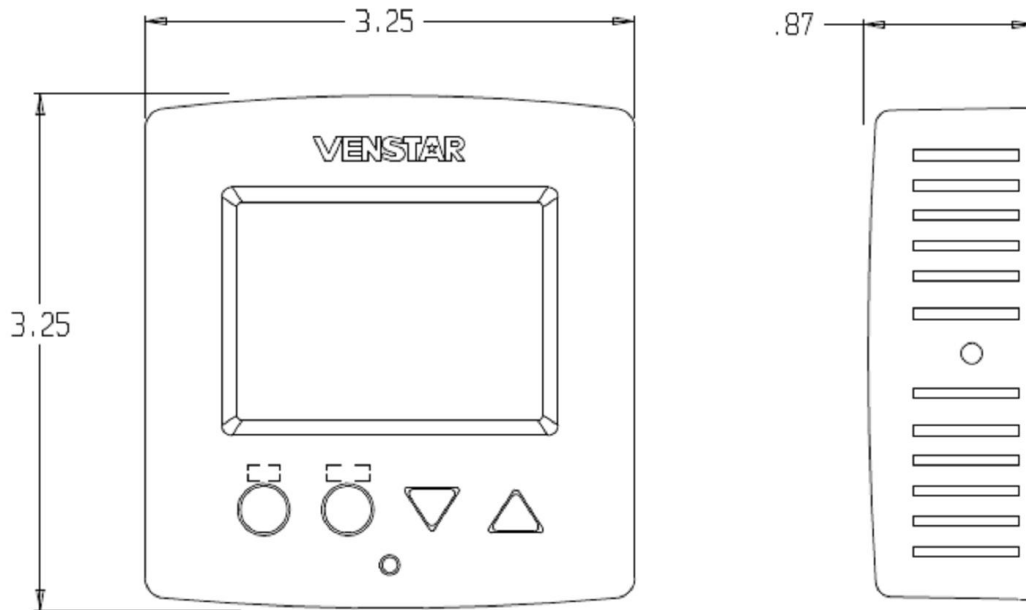

7-Day Programmable WiFi Thermostat T2000

STANDARD FEATURES:

- 7-day programmable with up to 4 time periods per day
- Up to 2-stages of heat, 2-stage cool for use with gas/electric, heat pump and electric HVAC equipment
- Built-in 2.4Ghz wireless B/G/N WiFi antenna, WEP and WPA/WPA2 compatible
- Local API for 3rd party monitor and control
- Bi-color LED indicates a heating or cooling demand
- Scrolling display with FDD Alert
- Large easy to read LED backlit display
- All programming and setpoints stored in non-volatile memory, and are never lost in power failure
- Service filter and service drain pan indicators
- Adjustable dead bands
- California Title 24 compliant
- Free Configurator app to easily set up WiFi and thermostats settings
- Accepts optional wireless WiFi temperature sensor (part number ACCTSEWIFI)
- Accepts optional wall plates (part numbers ACC0421S, M or L)
- 1-year limited warranty