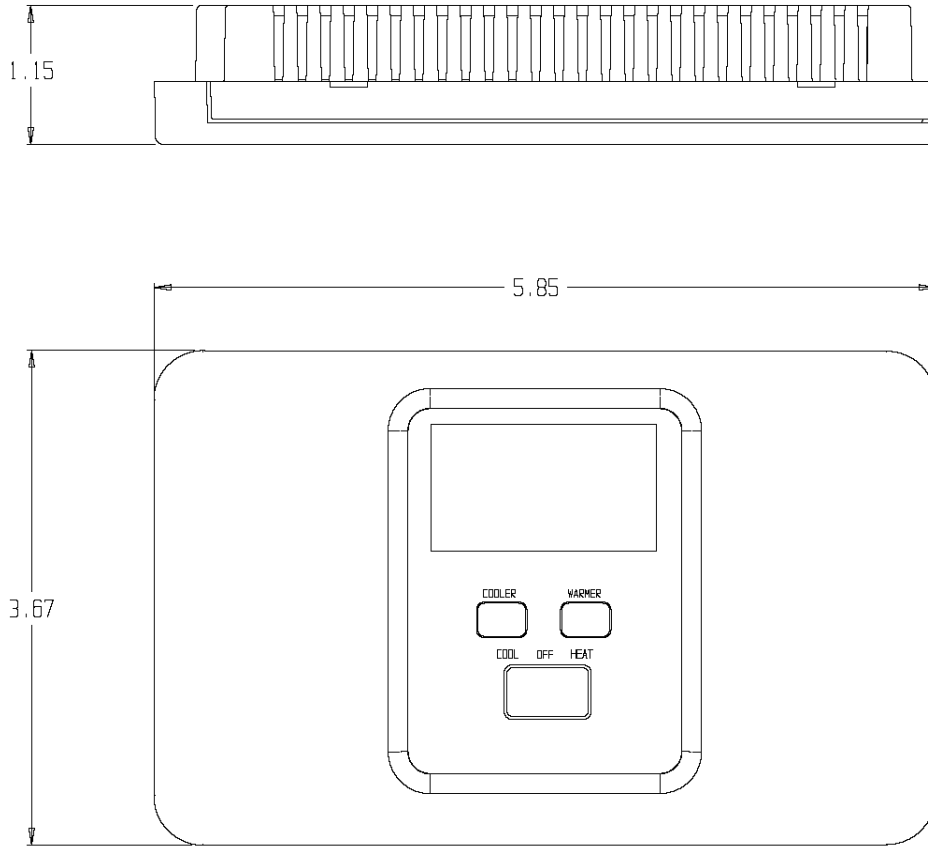

7-Day Programmable Thermostat S1-THEU22P7S

STANDARD FEATURES:

- Residential 7- day programmable with up to 4 time periods
- 2-stage heat, 2-stage cool for use with gas/electric, heat pump, electric and hydronic
- Auto changeover
- Can be used as programmable or non-programmable
- Auxiliary heat indicator
- Works with 24-volt system power
- Large, easy to read LED backlit display
- Extremely simple to operate and program
- Sleek styling and white color blends beautifully into any decor
- All programming and setpoints stored in non-volatile memory, and are never lost in power failure
- 5-minute compressor time guard and adjustable cycle limit, both defeatable for servicing equipment
- Fully electronic for accurate, responsive temperature control
- Energy Star rated