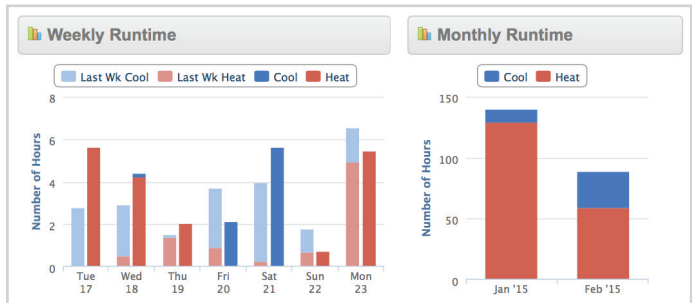

Enable or Disable the Time Period Schedule

View Thermostat Alerts

- Supply air temperature**
- Time for service
- Air filter replacement
- Humidity pad replacement
- UV light bulb replacement

Send Text Messages to the Thermostat

View Current System Temperatures with High and Low Values for the Day

- Indoor temperature
- Indoor humidity*
- Outdoor temperature
- Remote temperature**
- Supply air temperature**
- Return air temperature**

View Heating & Cooling Runtimes for the Day, Current Week, and Last Week

*T3800 & T3900 Only
 **Remote Sensor required for this feature

FREE Additional Features available from the Skyport web site:

View Daily, Weekly, and Monthly Runtime Graphs