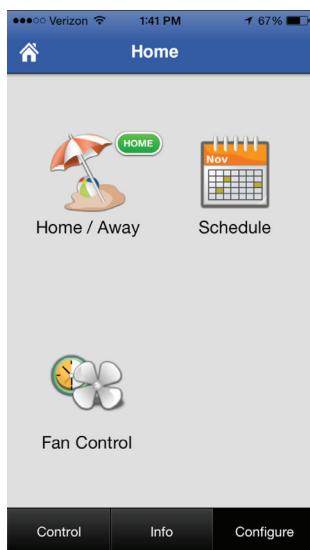

View Heating & Cooling Runtimes for the Day, Current Week, and Last Week

*T3800 & T3900 Only
**Remote Sensor required for this feature