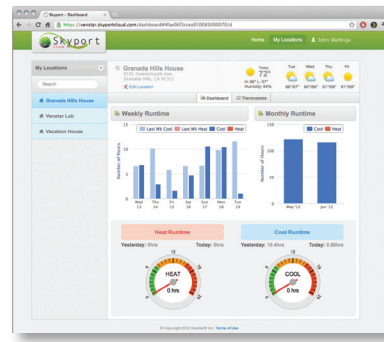

FREE Services

... help you connect to your ColorTouch thermostats (T8850 & T8900)