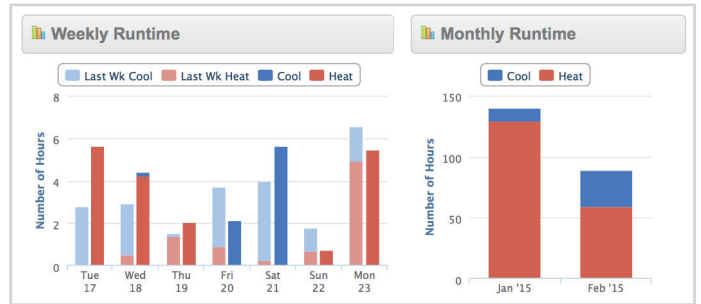

FREE Additional Features available from the Skyport website:

View Daily, Weekly, and Monthly Runtime Graphs

Advanced Configuration

- Stage Deadbands
- Stages of Cooling & Heating
- Hum/Dehum Setpoints*
- Thermostat Language
- Readout in Degrees F or C
- Display Brightness
- Night Dimmer
- Screen Savers and more