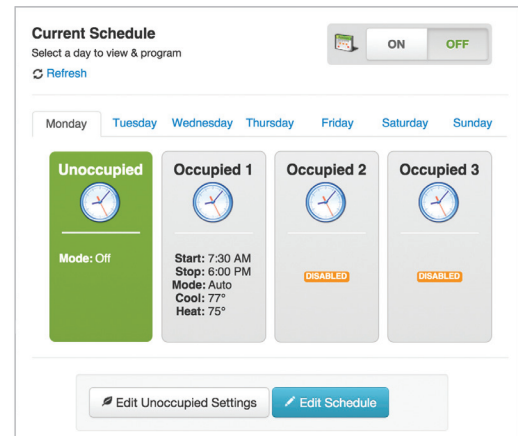

Program Time Period Schedules

Security Settings

- Change the Passcode
- Set View Only Access
- Disable Mode Changes
- Disable/Enable Override
- Enable Setpoint Limits

Enable Popular Holidays at the Touch of a Button

Program Custom Holidays up to 5 Years in Advance

* T8900 only.

** Remote sensor required for this feature