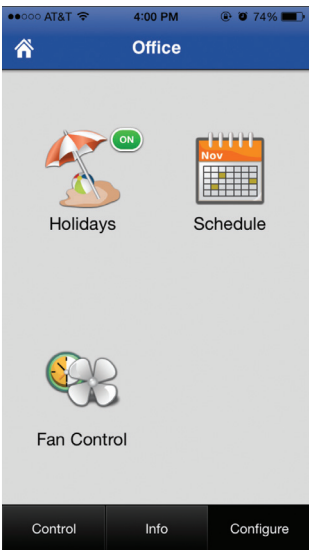

View Heating & Cooling Runtimes for the Day, Current Week, and Last Week