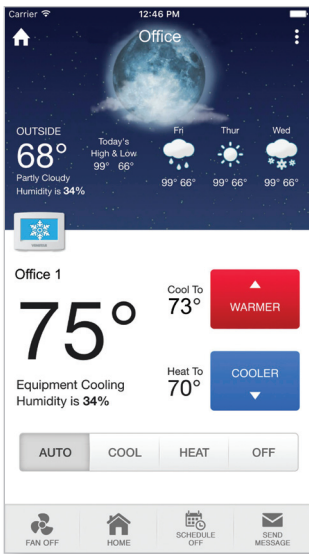

With our FREE app, access all these features remotely from your mobile device

Monitor & Control Thermostat Information

- Name & Location of the Thermostat
- Current Weather & Forecast
- Change Heat & Cool Setpoints
- Change Thermostat Modes
- View Equipment Status: Heating, Cooling, Off – Including Lockouts

Set “Occupied” or “Unoccupied” at the Touch of a Button

Enable or Disable the Time Period Schedule

View Thermostat Alerts

- Supply Air Temperature
- Time for Service
- Air Filter Replacement
- Humidity Pad Replacement
- UV light bulb Replacement

Send Text Messages to the Thermostat

View Current System Temperatures with High and Low Values for the Day

- Indoor Temperature
- Indoor Humidity*
- Outdoor Temperature
- Remote Temperature**
- Supply Air Temperature**
- Return Air Temperature**