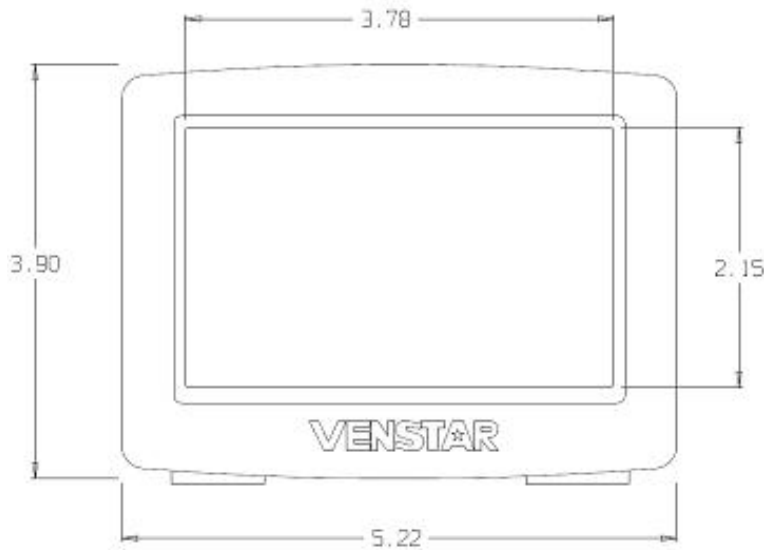

# Residential Touchscreen Thermostat T7800

**STANDARD FEATURES:**

- For use with gas/electric, heat pump and electric units up to 4-stages of heat, 2-stage cool
- 7-day programmable, 5/2, 1-day or non-programmable with up to 4 time periods per day
- Full color touchscreen with customizable wallpaper and screen savers
- Simple stat mode for very easy operation
- Customizable service alerts that can display dealers' name, full color logo and phone number
- High resolution touchscreen display with 4.3" diagonally viewing area
- Automatic daylight savings operation
- Free cooling option controls outside air damper based on optional outdoor air temperature sensor
- Dual fuel control with adjustable outdoor balance point temperature range from 5F ~ 60F
- Heating and cooling setpoint limiting with adjustable dead bands and timers
- Programmable Fan can be set from 0 ~ 60 minutes each hour with programmable start and stop times
- Optional auxiliary heat lockout based on outdoor temperature sensor
- All programming and setpoints stored in non-volatile memory and are never lost in power failure
- Diagnostic testing mode for technicians to exercise all outputs at installation
- Emergency Heat switch when set in heat pump mode
- Service filter and service UV lamp indicators
- Accepts standard SD card (not included) to upload photos, settings, programs and dealer logo
- Accepts optional air temperature sensors, part numbers ACC-TSEN or ACC-DSEN
- Accepts optional wall plate part number ACC-WPLWH
- Optional colored face plates part ACCFP1(\_ \_) available in black (BL), silver (SL) or burl wood (BW)