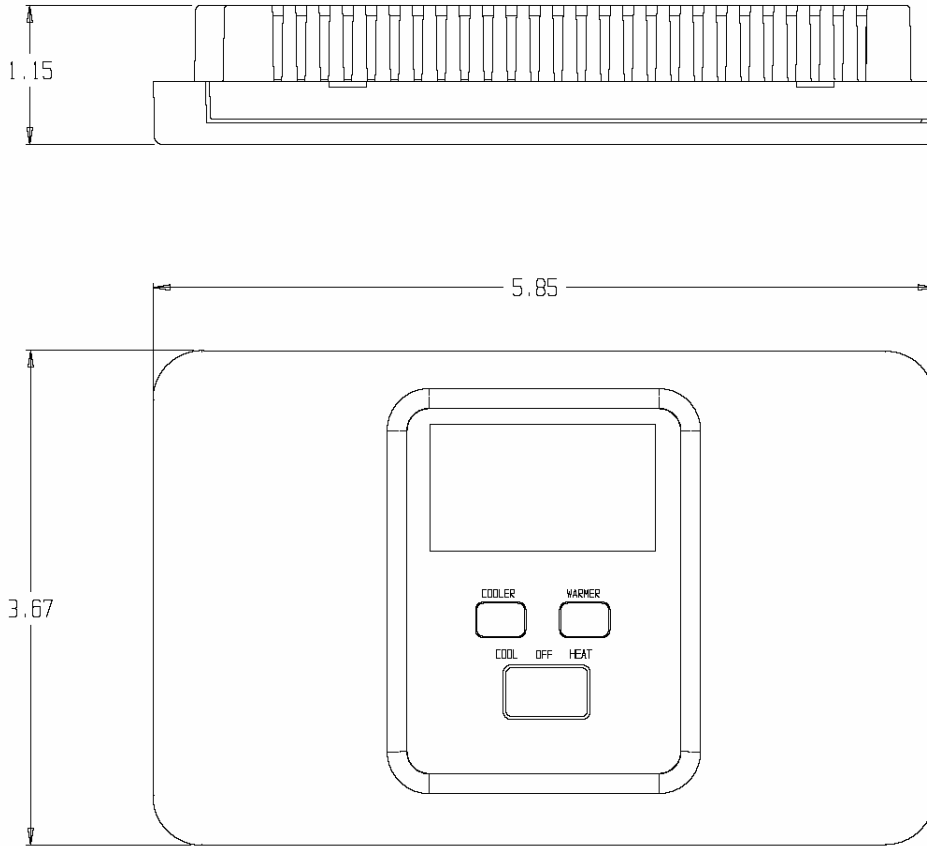

7-Day Programmable Thermostat S1-THEU21P7S

STANDARD FEATURES:

- 7- day programmable with up to 4 time periods
- 2-stage heat, 1-stage cool for use with gas/electric, heat pump, electric and hydronic
- Auxiliary heat indicator
- Works with 24-volt system power
- Large, easy to read LED backlit display
- Extremely simple to operate and program
- Sleek styling and white color blends beautifully into any decor
- Can be used as programmable or non-programmable
- All programming and setpoints stored in non-volatile memory, and are never lost in power failure
- 5-minute compressor time guard and adjustable cycle limit, both defeatable for servicing equipment
- Fully electronic for accurate, responsive temperature control
- Energy Star

MODEL:	S1-THEU21P7S	QUANTITY:		DATE:		
JOB NAME:						
LOCATION:						
BUYER:				BUYER P.O.#:		
ENGINEER:						