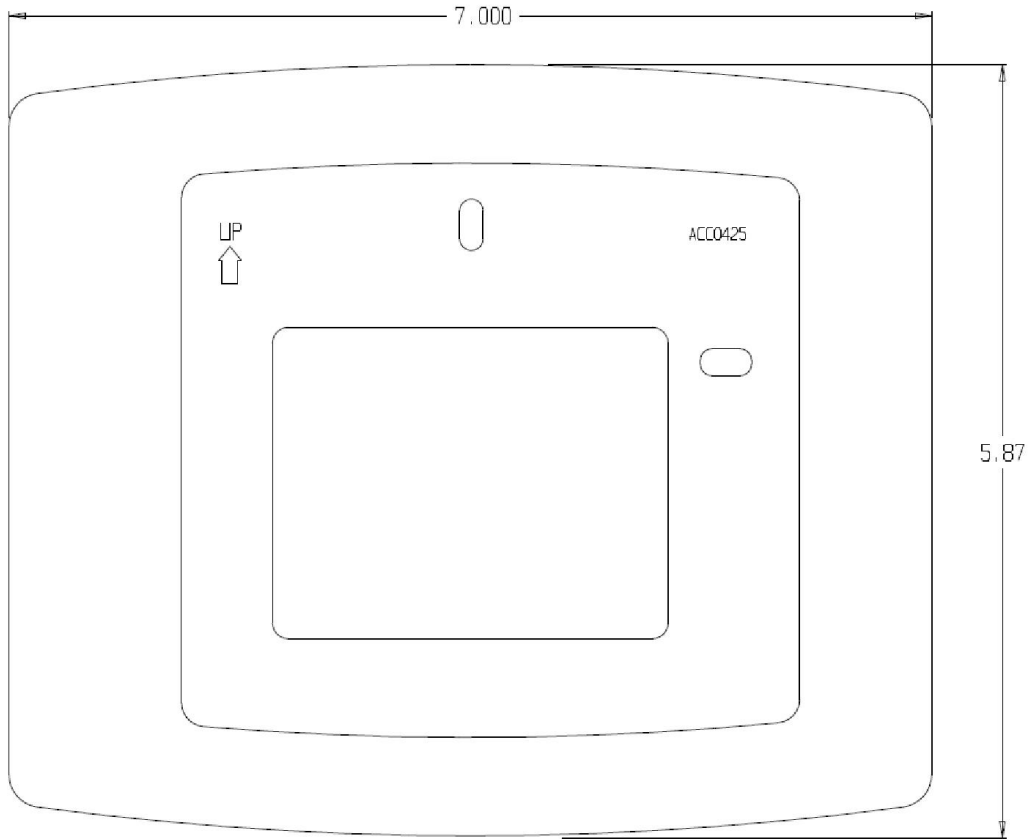

# Venstar Thermostat Wall Plate ACC0425

**STANDARD FEATURES:**

- Exact fit wall plate for Venstar Explorer thermostats
- No tools needed for installation, fits directly behind thermostat
- Designed to cover over small blemished and paint marks on wall
- Plastic material
- Textured cover
- Designer white color
- Easy to clean surface
- For use with the Venstar Explorer commercial/residential line of thermostats

MODEL:	ACC0425	QUANTITY:		DATE:		
JOB NAME:						
LOCATION:						
BUYER:				BUYER P.O.#:		
ENGINEER:						