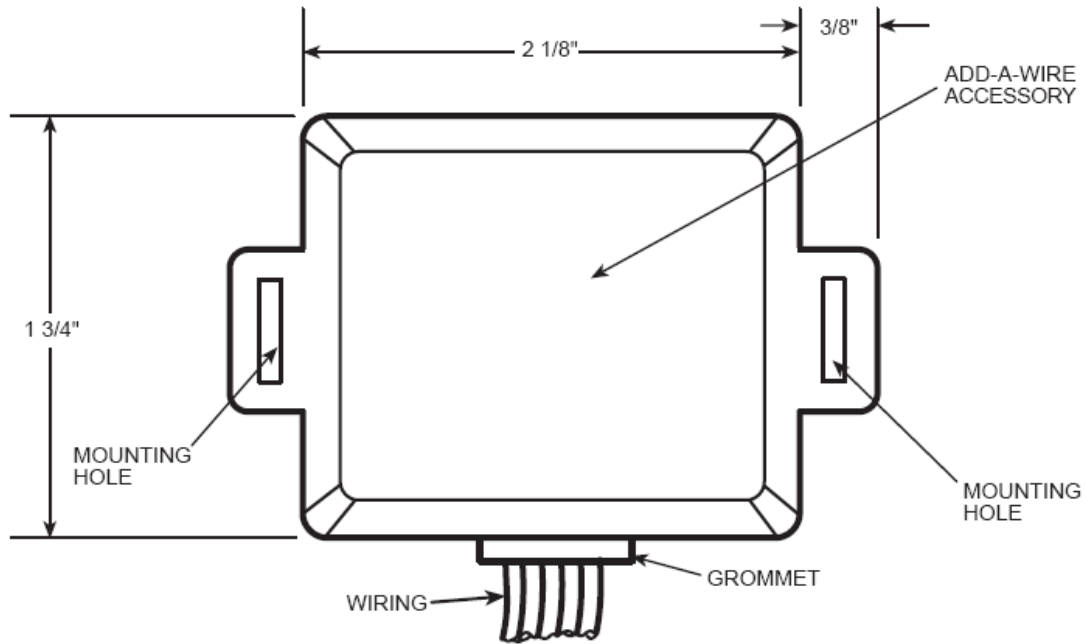

Venstar Add-A-Wire ACC0410

STANDARD FEATURES:

- Includes Yellow, Green, Blue wire splice (directionally sensitive)
- Includes 4-wire nuts
- Wires running from Add-A-Wire accessory are 9" long
- Maximum distance for Add-A-Wire using 18-gauge wire is 100ft
- Makes one wire work like two
- Mounts inside equipment (not for outdoor use)
- For use with 24-volt HVAC systems
- Cannot be used as "R" power or "C" common wire

MODEL:	ACC0410	QUANTITY:		DATE:	
JOB NAME:					
LOCATION:					
BUYER:				BUYER P.O.#:	
ENGINEER:					